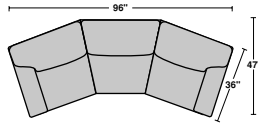

# Digby

5966 fabric (pillows are standard)

3966 leather

(pillows are not standard on 3966 SKUs)

LAF = Left-Arm-Facing • RAF = Right-Arm-Facing

5966-31 | 3966-31  
Three-Cushion Sofa  
36H 80W 36D

5966-30 | 3966-30  
Two-Cushion Sofa  
36H 70W 36D

5966-20 | 3966-20  
Loveseat  
36H 54W 36D

5966-10 | 3966-10  
Chair  
36H 34W 36D

5966-101 | 3966-101  
Chair and a Half  
36H 47W 36D

5966-09 | 3966-09  
Cocktail Ottoman  
18H 38W 24D

5966-08 | 3966-08  
Ottoman  
18H 27W 22D

5966-503 | 3966-503  
High-Leg Recliner  
5966-503M | 3966-503M  
Power High-Leg Recliner  
42H 34W 37D

5966-323 | 3966-323  
Conversation Sofa  
36H 96W 36D  
overall depth from wall is 47"

5966-17 | 3966-17  
LAF Chair  
36H 29W 36D