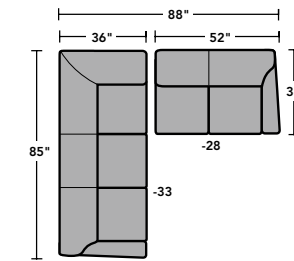

SAMPLE CONFIGURATIONS